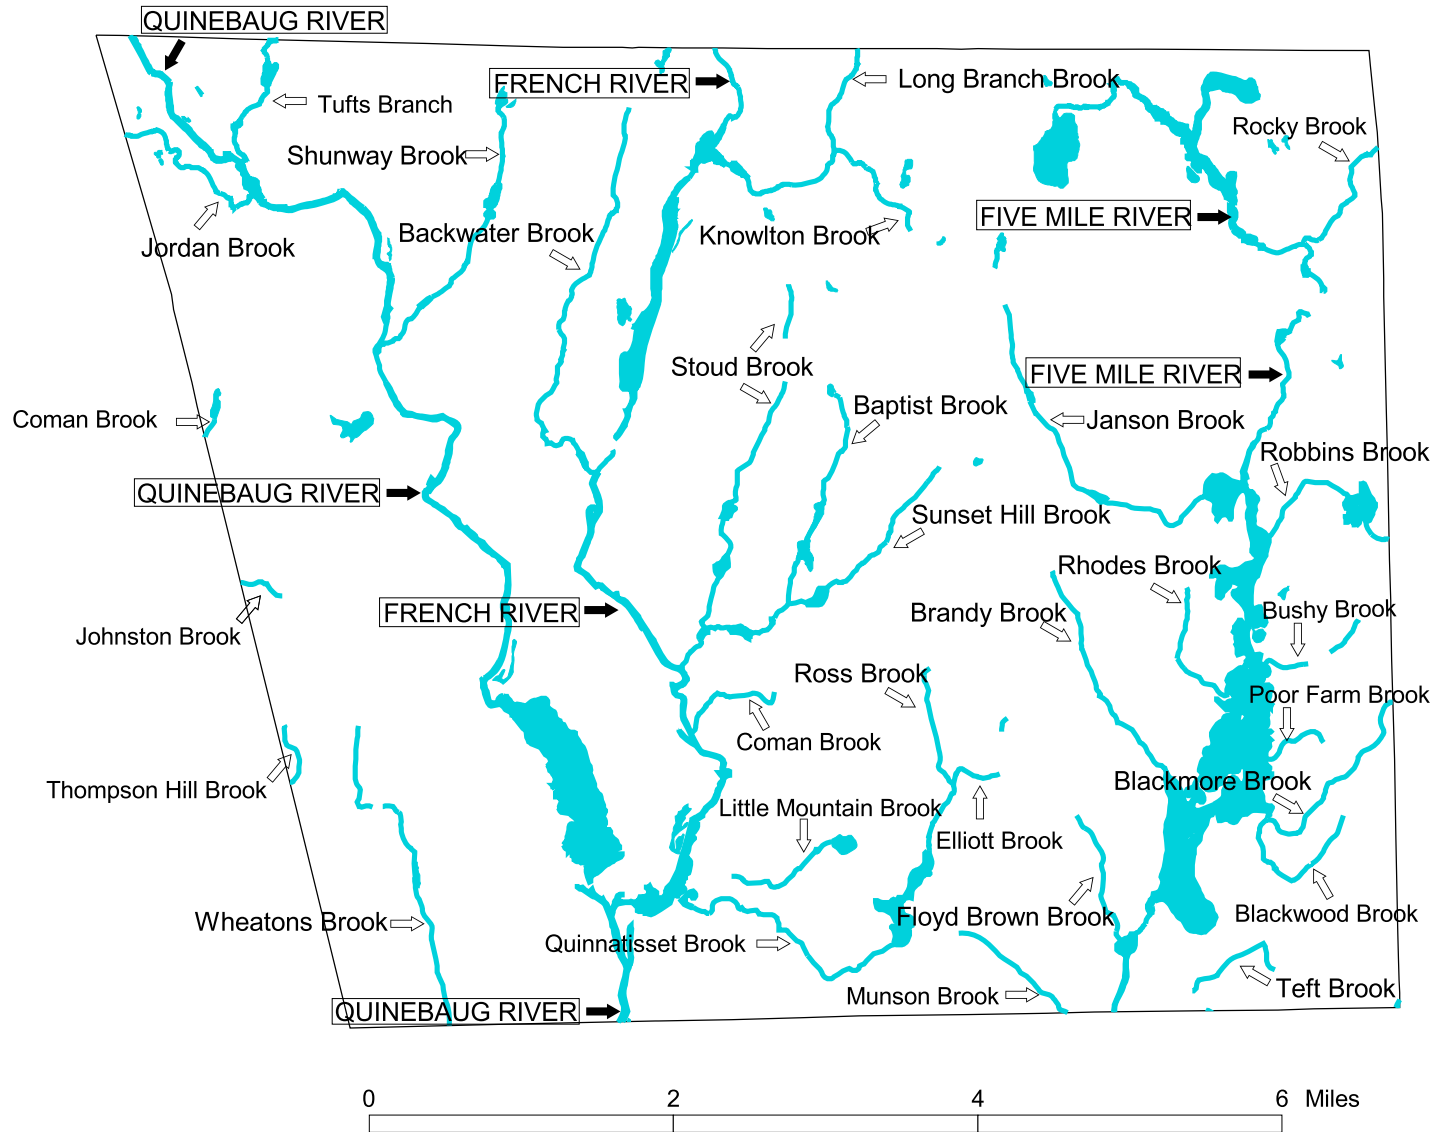

THIS MAP IS FOR GENERAL PLANNING PURPOSES ONLY

*Thompson, CT
Three Major Rivers
and
Named Streams*

Map 2

Data Source:
CT DEP *Environmental GIS Data for CT 2003 Ed.*