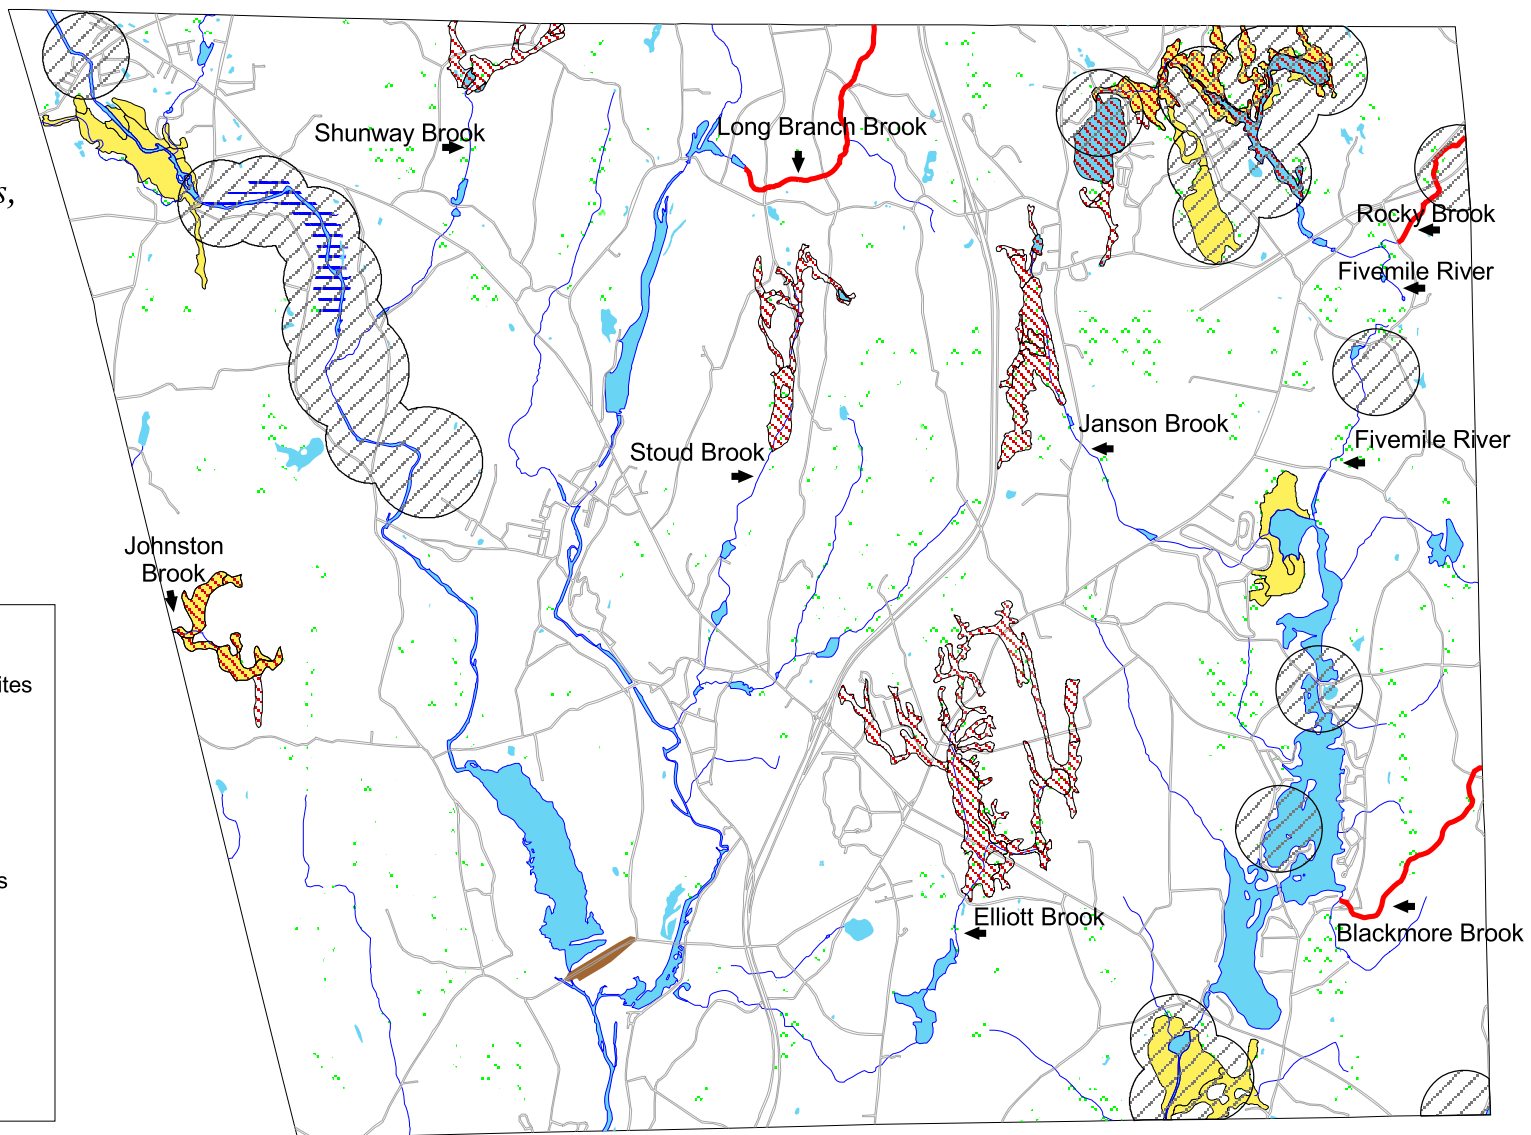

THIS MAP IS FOR GENERAL PLANNING PURPOSES ONLY

*Thompson, CT
Significant Wetlands,
Headwaters +
Native Wild Trout
Streams*

Map 5

LEGEND

Natural Diversity Data Base Sites
▨ NDDB Area

— Wild Trout Streams
▨ Significant Headwaters
— Roads
— Named Streams
■ 10 Noteworthy Wetlands

Hydrography
■ Water
■ Inundated Area
■ Marsh
■ Dam

0 2 4 6 Miles

Data Source:
CT DEP *Environmental GIS Data for CT 2003 Ed.*